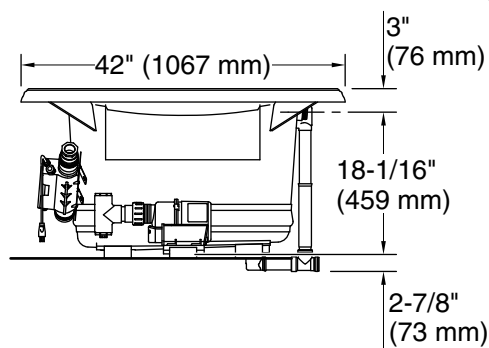

#### Included Components

Additional Components:  
40" (1016 mm) cable

Blower Motor Access  
34" (864 mm) W x 15" (381 mm) H Min

### Technical Information

All product dimensions are nominal.

Installation: Drop-in  
Basin area, bottom: 48" x 27" (1219 mm x 686 mm)  
Basin area, top: 60" x 30" (1524 mm x 762 mm)  
Weight: 156 lbs (70.8 kg)  
Minimum floor load: 54 lbs/ft<sup>2</sup> (263.7 kg/m<sup>2</sup>)  
Water depth: 16" (406 mm)  
Water capacity: 94 gal (355.8 L)  
Cutout: Drop-in, 70-1/2" x 40-1/2" (1791 mm x 1029 mm)  
Electrical component rating: Blower: 120 V, 10 A, 60 Hz  
Air bath: 120 V, 5 A, 60 Hz