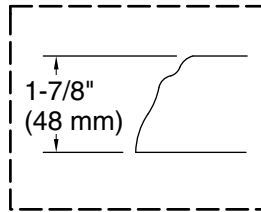

No change in measurements if connected with drain illustrated. (K-7161-AF)

Drop-in Rim Detail

Blower Motor Access
34" (864 mm) W x 15" (381 mm) H Min