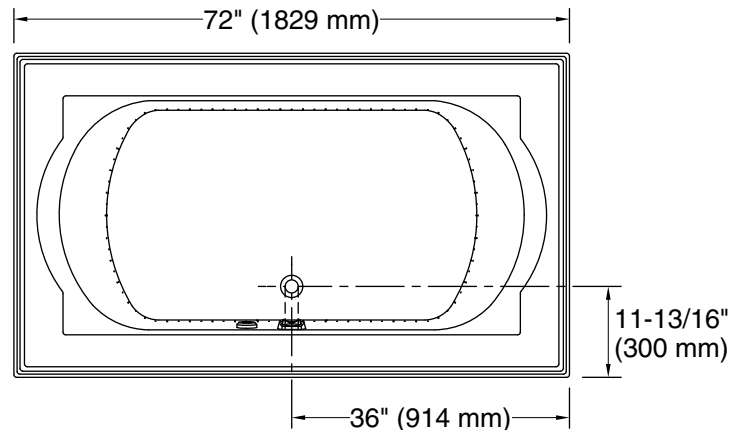

Blower Motor Access  
34" (864 mm) W x 15" (381 mm) H Min

### Technical Information

All product dimensions are nominal.

Installation: Drop-in  
Basin area, bottom: 48" x 27" (1219 mm x 686 mm)  
Basin area, top: 60" x 30" (1524 mm x 762 mm)  
Weight: 156 lbs (70.8 kg)  
Minimum floor load: 54 lbs/ft<sup>2</sup> (263.7 kg/m<sup>2</sup>)  
Water depth: 16" (406 mm)  
Water capacity: 94 gal (355.8 L)  
Cutout: Drop-in, 70-1/2" x 40-1/2" (1791 mm x 1029 mm)  
Electrical component rating: Blower: 120 V, 10 A, 60 Hz  
Air bath: 120 V, 5 A, 60 Hz